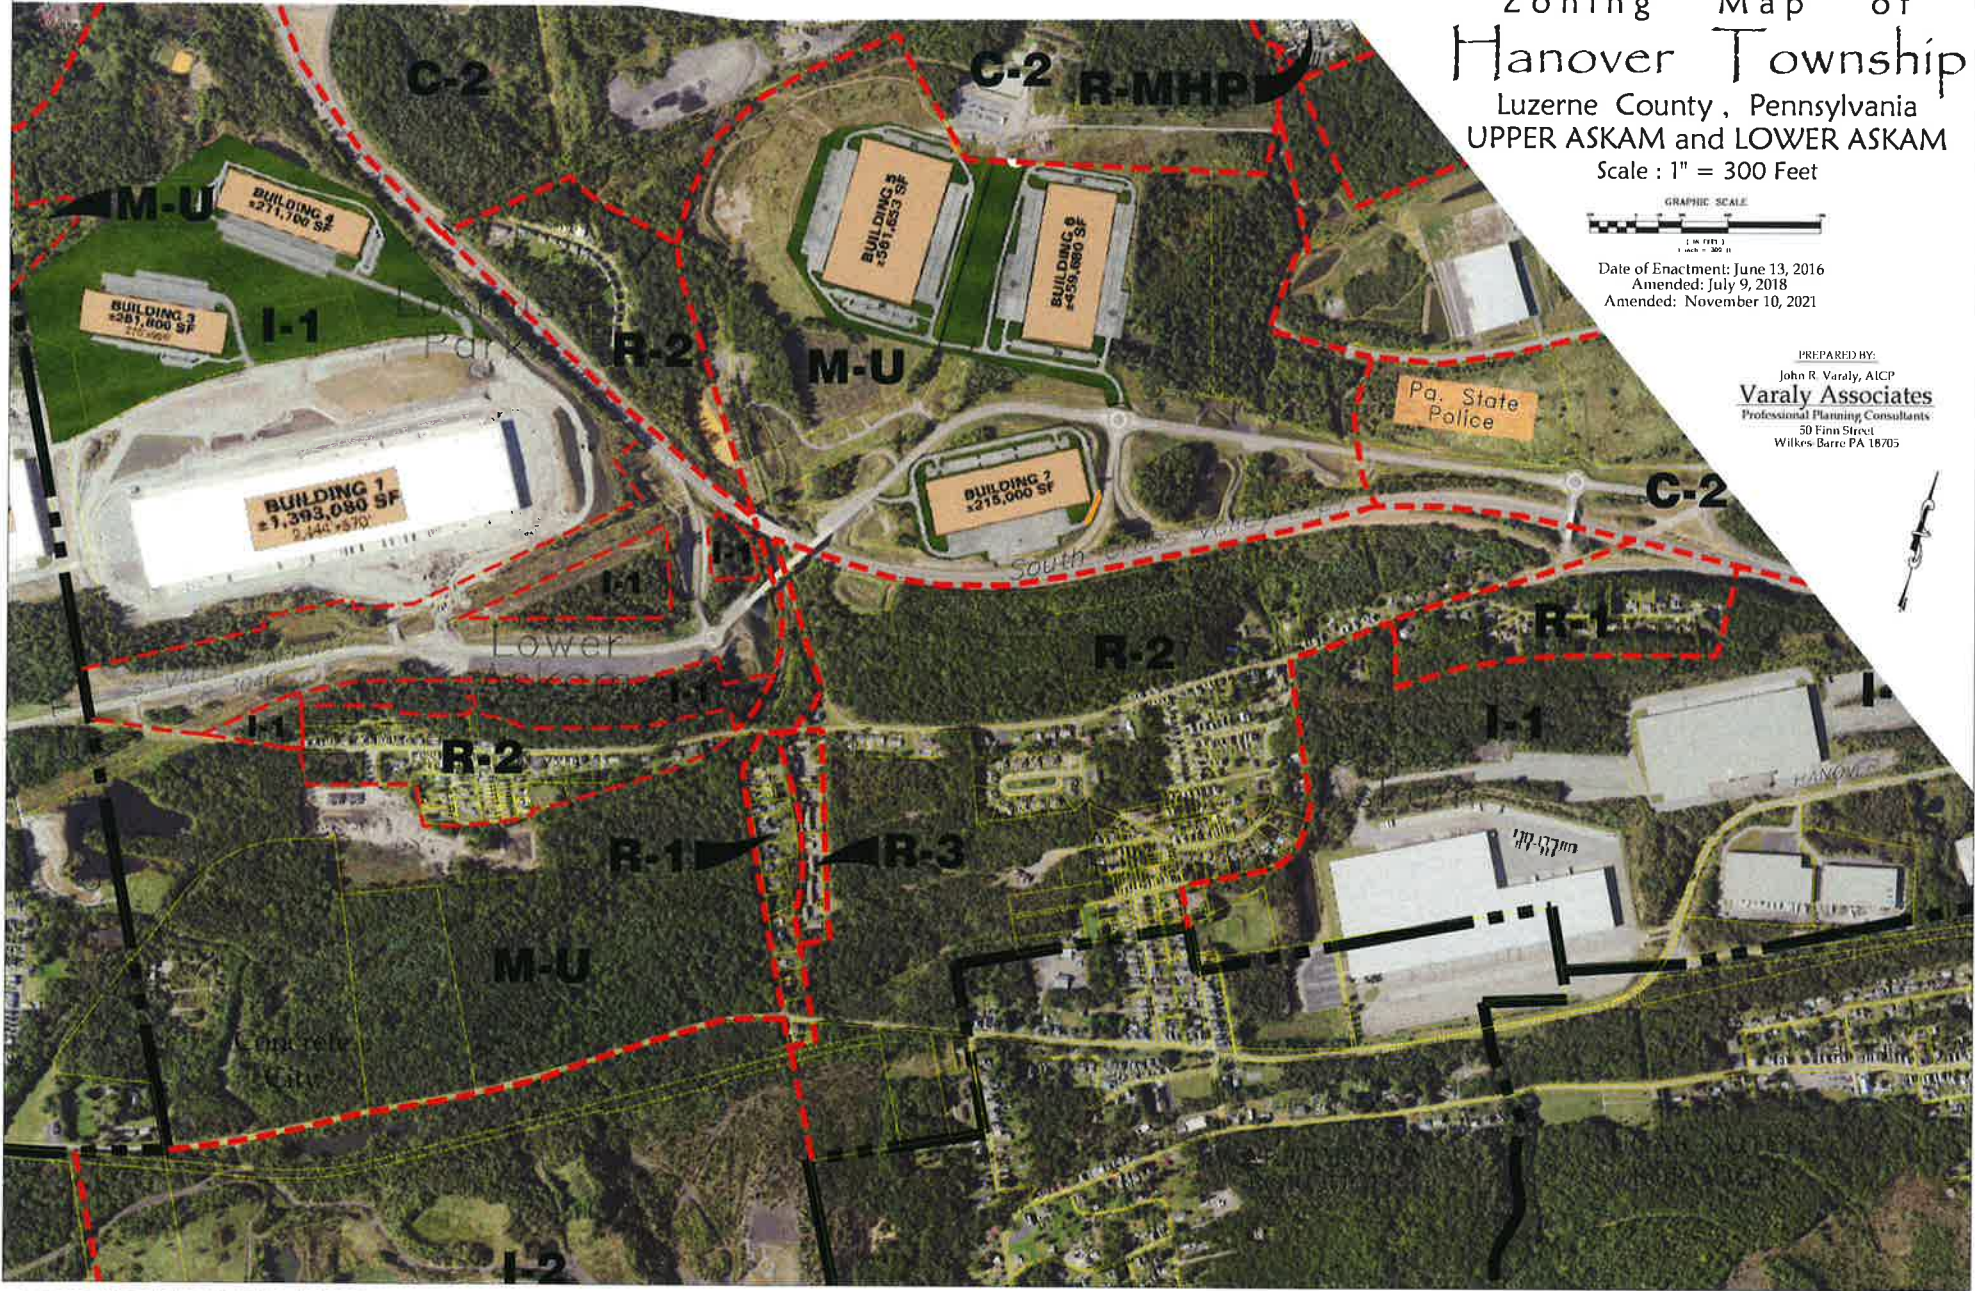

Zoning Map of Hanover Township

Luzerne County, Pennsylvania
UPPER ASKAM and LOWER ASKAM

Scale : 1" = 300 Feet

Date of Enactment: June 13, 2016
Amended: July 9, 2018
Amended: November 10, 2021

PREPARED BY:
John R. Varaly, AICP
Varaly Associates
Professional Planning Consultants
50 Finn Street
Wilkes-Barre PA 18705